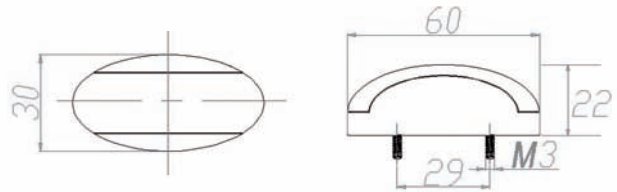

MARKER LAMPS Series 1 & 2

- HIGH QUALITY LED'S (LOW POWER CONSUMPTION)
- POLYCARBONATE LENS
- TINNED WIRING (2 CABLE LENGTHS AVAILABLE)
- VIBRATION & SHOCK RESISTANT
- MULTI VOLTAGE 10-30V
- ADR APPROVED
- DIMENSIONS - 60mm x 30mm x 22mm

			
<i>Side position marker Amber/red</i>	<i>Rear position marker Red</i>	<i>Side indicator marker Amber</i>	<i>Front outline marker White</i>
0.5 Metre Cable	0.5 Metre Cable	0.5 Metre Cable	0.5 Metre Cable
BR1AR Blister pack (1) OL-1(0.5) OEM pack (10) pre-wired with 0.5m cable	BR1R Blister pack (1) OL-2(0.5) OEM pack (10) pre-wired with 0.5m cable	BR1A Blister pack (1) OL-3(0.5) OEM pack (10) pre-wired with 0.5m cable	BR1W Blister pack (1) OL-4(0.5) OEM pack (10) pre-wired with 0.5m cable
2.5 Metre Cable	2.5 Metre Cable	2.5 Metre Cable	2.5 Metre Cable
BR2AR Blister pack (1) OL-1(2.5) OEM pack (10) pre-wired with 2.5m cable <small>ADR - 45/00 CRN - 40731</small>	BR2R Blister pack (1) OL-2(2.5) OEM pack (10) pre-wired with 2.5m cable <small>ADR - 49/00 CRN - 40214</small>	BR2A Blister pack (1) OL-3(2.5) OEM pack (10) pre-wired with 2.5m cable <small>ADR - 6/00 (Cat 2a) CRN - 40740</small>	BR2W Blister pack (1) OL-4(2.5) OEM pack (10) pre-wired with 2.5m cable <small>ADR - 49/00 CRN - 40223</small>

REFLECTORS

- SELF ADHESIVE
- DIMENSIONS - 65mm x 30mm x 8mm

		
BRREFR Blister pack (2) ELREFR OEM pack (100) <i>Red reflector</i> <small>ADR - 47/00 CRN - 40205</small>	BRREFA Blister pack (2) ELREFA OEM pack (100) <i>Amber reflector</i> <small>ADR - 47/00 CRN - 40219</small>	BRREFW Blister pack (2) ELREFW OEM pack (100) <i>White (clear) reflector</i> <small>ADR - 47/00 CRN - 40215</small>