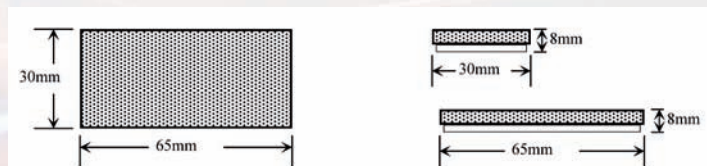

MARKER LAMPS Series 1 & 2

- HIGH QUALITY LED'S (LOW POWER CONSUMPTION)
- POLYCARBONATE LENS
- TINNED WIRING (2 CABLE LENGTHS AVAILABLE)
- VIBRATION & SHOCK RESISTANT
- MULTI VOLTAGE 10-30V
- ADR APPROVED
- DIMENSIONS - 60mm x 30mm x 22mm

			
<i>Side position marker Amber/red</i>	<i>Rear position marker Red</i>	<i>Side indicator marker Amber</i>	<i>Front outline marker White</i>
0.5 Metre Cable	0.5 Metre Cable	0.5 Metre Cable	0.5 Metre Cable
BR1AR Blister pack (1) OL-1(0.5) OEM pack (10) pre-wired with 0.5m cable	BR1R Blister pack (1) OL-2(0.5) OEM pack (10) pre-wired with 0.5m cable	BR1A Blister pack (1) OL-3(0.5) OEM pack (10) pre-wired with 0.5m cable	BR1W Blister pack (1) OL-4(0.5) OEM pack (10) pre-wired with 0.5m cable
2.5 Metre Cable	2.5 Metre Cable	2.5 Metre Cable	2.5 Metre Cable
BR2AR Blister pack (1) OL-1(2.5) OEM pack (10) pre-wired with 2.5m cable <small>ADR - 45/00 CRN - 40731</small>	BR2R Blister pack (1) OL-2(2.5) OEM pack (10) pre-wired with 2.5m cable <small>ADR - 49/00 CRN - 40214</small>	BR2A Blister pack (1) OL-3(2.5) OEM pack (10) pre-wired with 2.5m cable <small>ADR - 6/00 (Cat 2a) CRN - 40740</small>	BR2W Blister pack (1) OL-4(2.5) OEM pack (10) pre-wired with 2.5m cable <small>ADR - 49/00 CRN - 40223</small>

REFLECTORS

- SELF ADHESIVE
- DIMENSIONS - 65mm x 30mm x 8mm

		
BRREFR Blister pack (2) ELREFR OEM pack (100) <i>Red reflector</i> <small>ADR - 47/00 CRN - 40205</small>	BRREFA Blister pack (2) ELREFA OEM pack (100) <i>Amber reflector</i> <small>ADR - 47/00 CRN - 40219</small>	BRREFW Blister pack (2) ELREFW OEM pack (100) <i>White (clear) reflector</i> <small>ADR - 47/00 CRN - 40215</small>